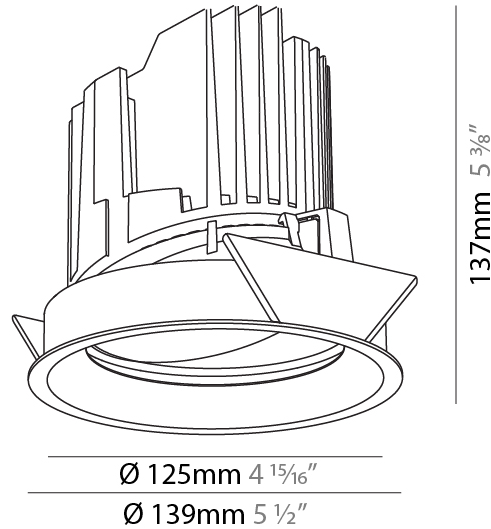

GENERAL

Series: Bioniq
 Subseries: Bioniq Round Adjustable
 Brand: Prolicht
 Division: Architectural
 Mounting Type: Recessed
 Mounting Location: Ceiling
 Subcategory: Downlight

PHYSICAL

Shape: Round
 Diameter (mm): 139
 Diameter (in): 5 1/2
 Height (mm): 137
 Height (in): 5 3/8
 Ceiling Thickness (mm): 10 / 12.5 / 15
 Ceiling Thickness (in): 3/8 or 1/2 or 9/16
 Min. Recessing Depth (mm): 150
 Min. Recessing Depth (in): 5 7/8
 Light Distribution: Adjustable / Downlight
 Weight (kg): 0.805
 Weight (lbs): 1.77
 Fixture Finish: SSR / BKV / CWI / CRY / HAB / UFT / ITA / RUA / FTG / MYG / LOD / PUS / FRO / FUP / KIA / POP / BLS / SPG / MEY / GOH / GUM / CHC / COM / ABZ / JAG / OBR / MOS / ROR
 Fixture Material: Aluminum Die Cast
 Cut-out Measurements: 130mm / 5 1/8"

OPTICAL

Reflector°: 10
 Optic°: Lens Pack - No Lens
 Adjustability: Rotational 355°; Tilt 30°

RATINGS AND CERTIFICATIONS

Certified By: CSA Certified to UL and CSA Standards
 IP rating: IP20

--	--	--	--	--	--