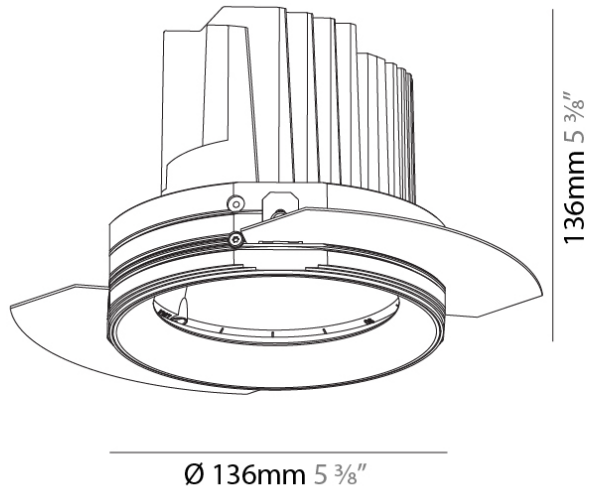

ELECTRICAL

Lamp Type: LED (Zhaga Standard)
Input Wattage (W): 13.2 / 16.5
Total Output Wattage (W): 12.1 / 14.7
Dimming: Tri-Mode (Non-Dimming and Phase Dimming (120Vac only) and 0-10V Dimming)
Driver Included: No
Driver Location: Recessed Housing
Driver Type: Constant Current - Universal
Driver Class: Class 2
Housing: See components
Input Voltage (V): 120 - 277
Constant Current (MA): 350

LED

Number of LEDs: 1
Color Temperature (°K): 2700 / 3000 / 3500 / 4000
Max. Delivered Lumen (lm): 870 / 970 / 1038 / 1060
Nominal Lumen (lm): 960 / 1070 / 1156 / 1180
CRI: >90 CRI
Efficiency (%): 90.5
Lamp Life (hrs): 50000
Upon Request: RGB-W Tunable White Special Color Temperature Special LED

OPTICAL

Reflector: 10
Beam Angle: Narrow
Adjustability: Rotational 355°; Tilt 30°
Upon Request: Special Beam Angles

RATINGS AND CERTIFICATIONS

382, F 416-247-9319, www.zaneen.com
Certified by Intertek for North American Standards. At the end of the existing Model #. For assistance on 'custom' specifications, contact zteam@zaneen.com.
In a constant effort to supply the best product, we reserve the right to change specifications or materials without notice. The most recent specification sheets are found at zaneen.com
IP rating: IP20

140mm 5 1/2"
150mm 5 7/8"
10 | 12 1/2 | 15 | 25mm ± 30°
3/8" 1/2" 9/16" 1"
355°

A