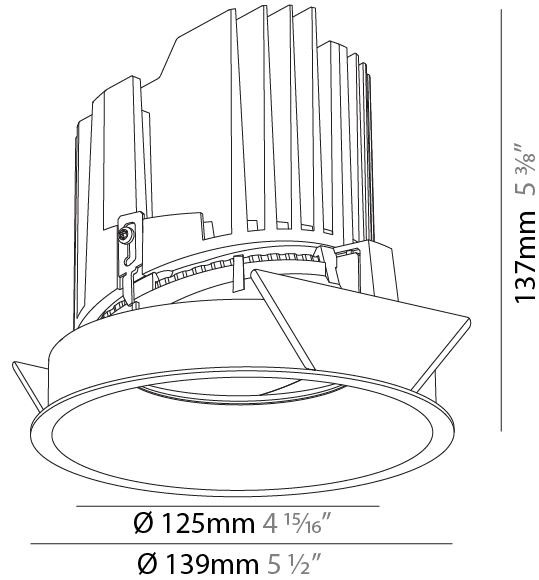

RATINGS AND CERTIFICATIONS

Certified By: Certified for North American Standards
IP rating: IP20